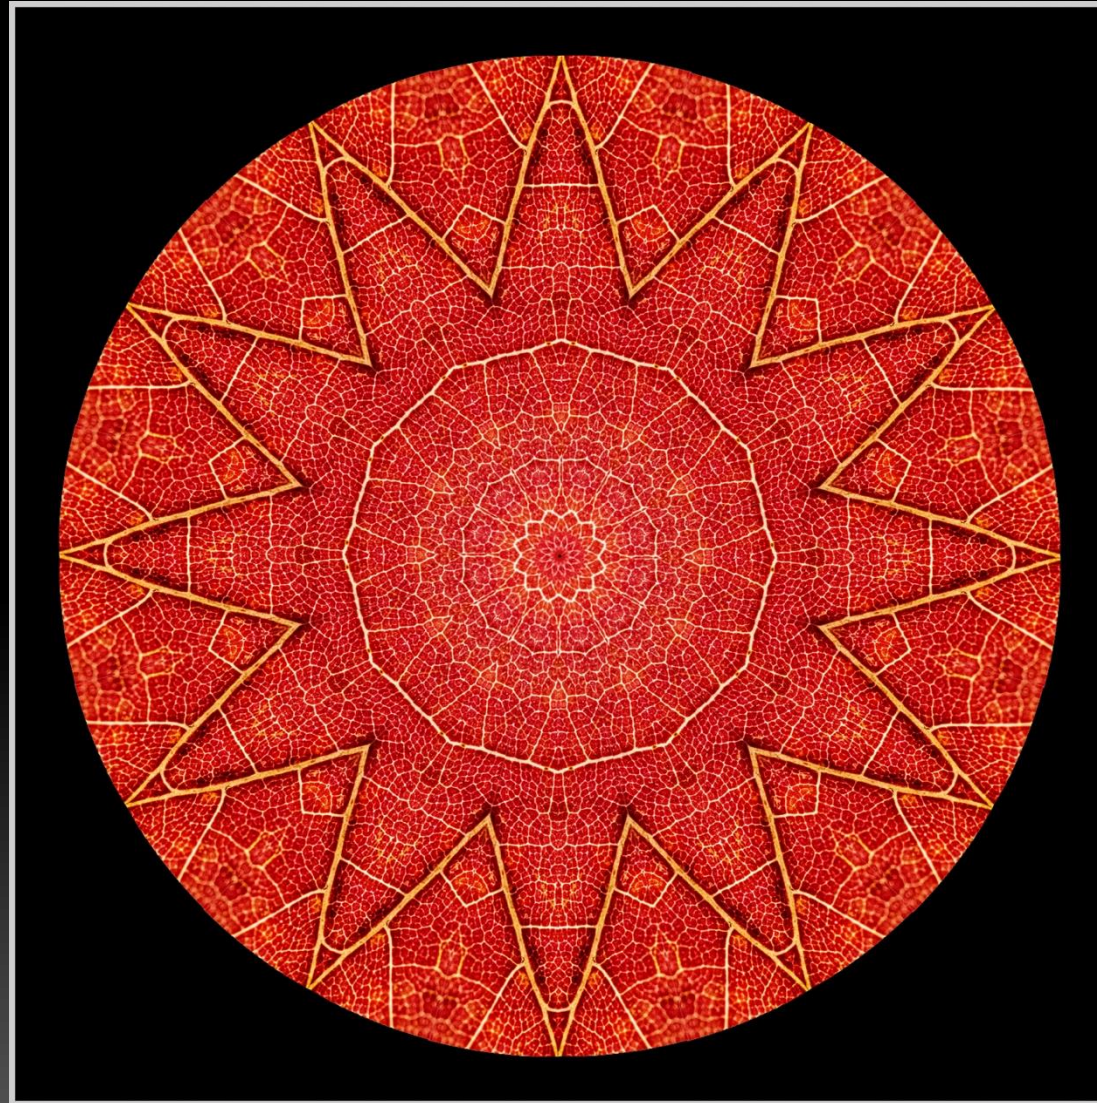

FCDCC: NOVEMBER 2024 GENERAL SUBMISSIONS

Geometric Submitted By Jim Limburg