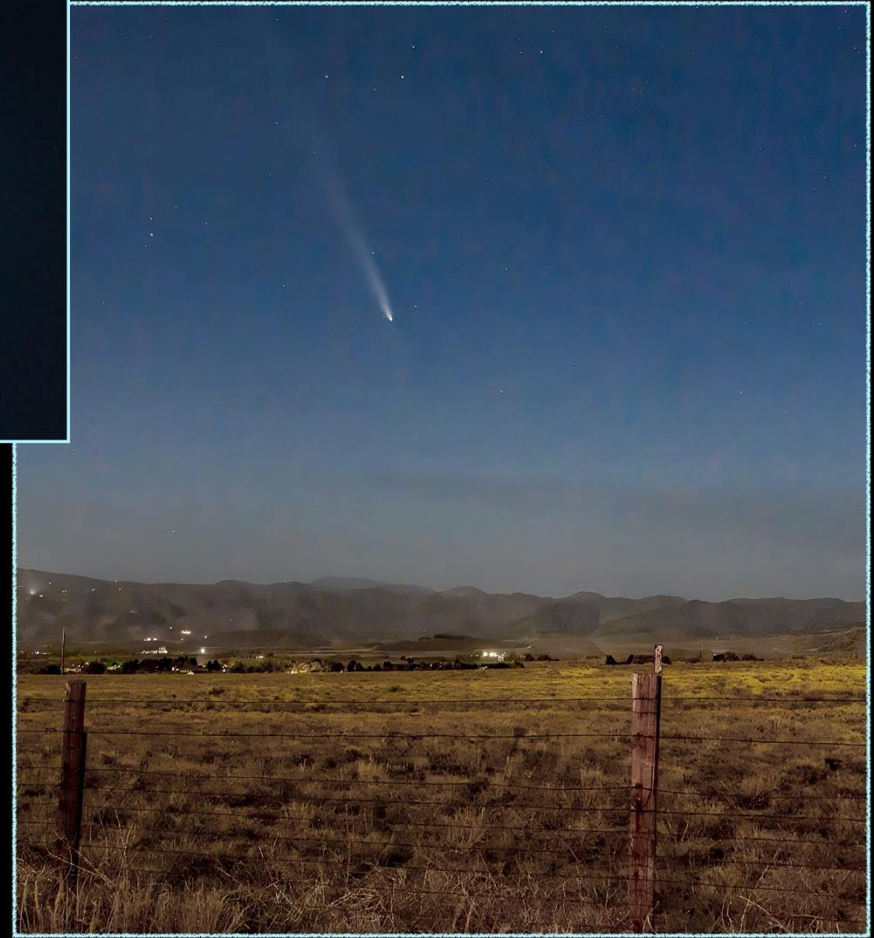

Lumix GH6

The Hairy Star Submitted by Waly Lyons