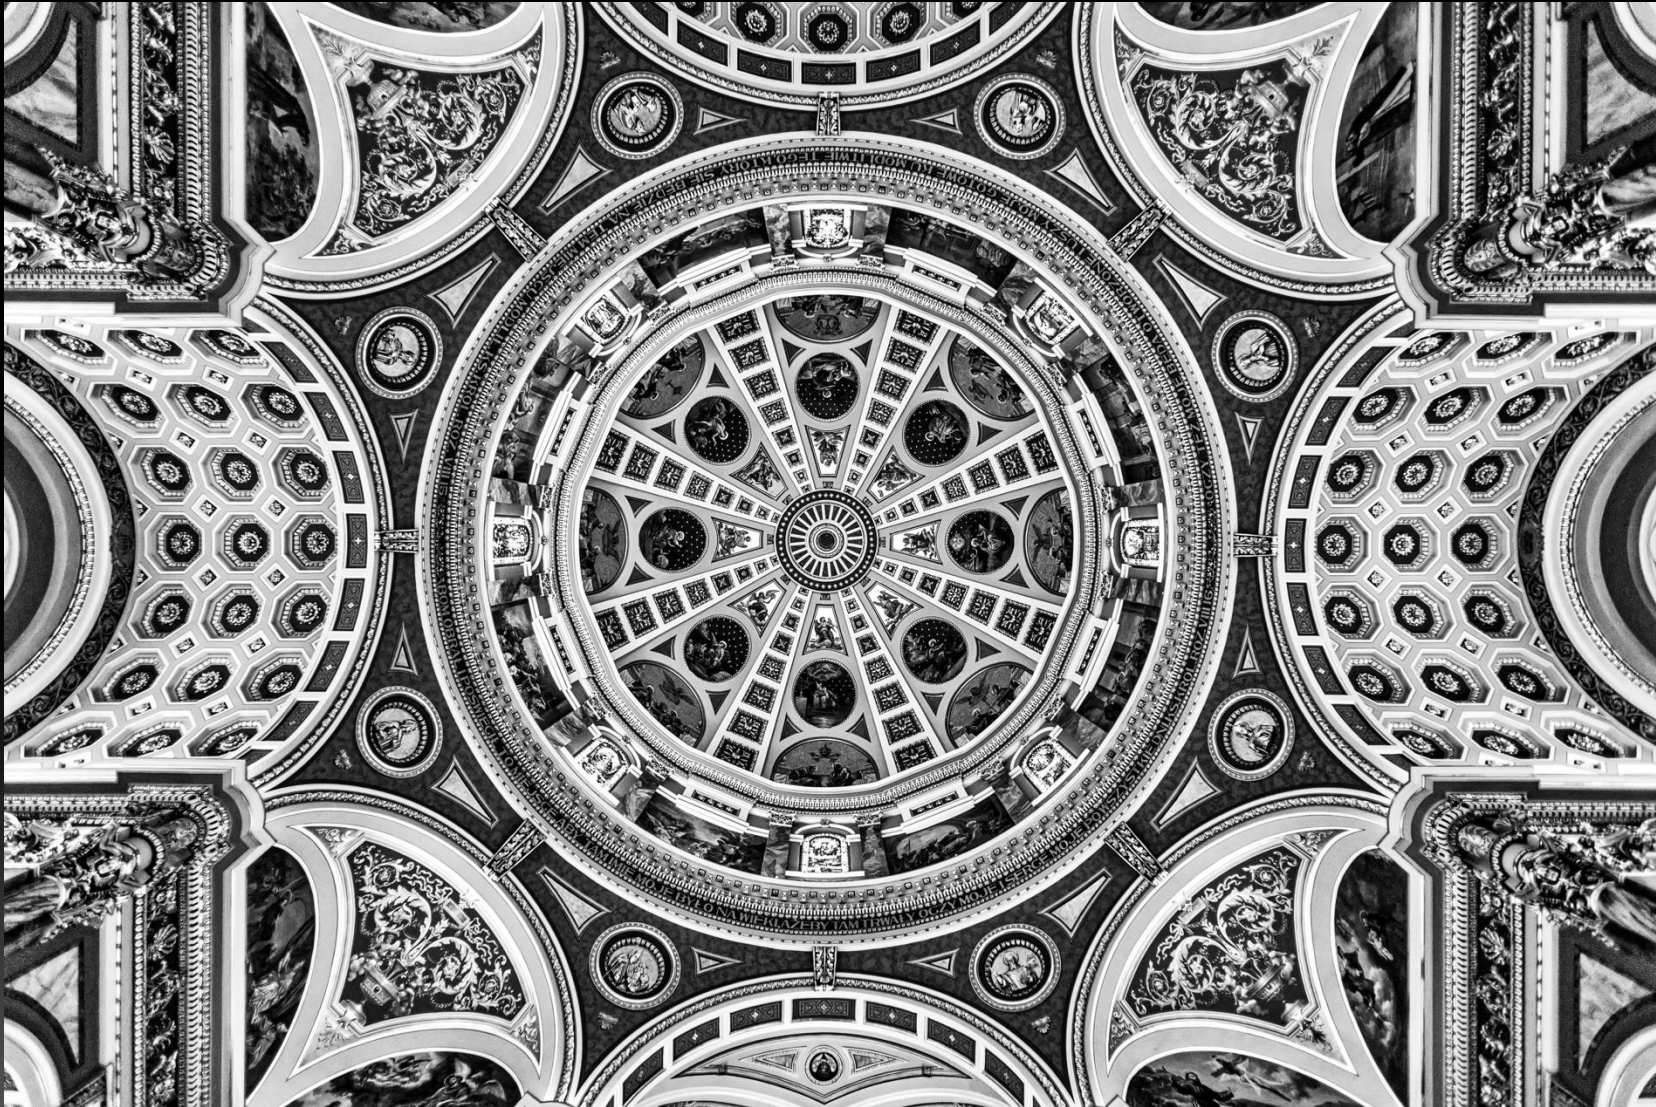

FCDCC: NOVEMBER 2024 GENERAL SUBMISSIONS

Geometric - Milwaukee Cathedral Submitted by Jack Lipscomb